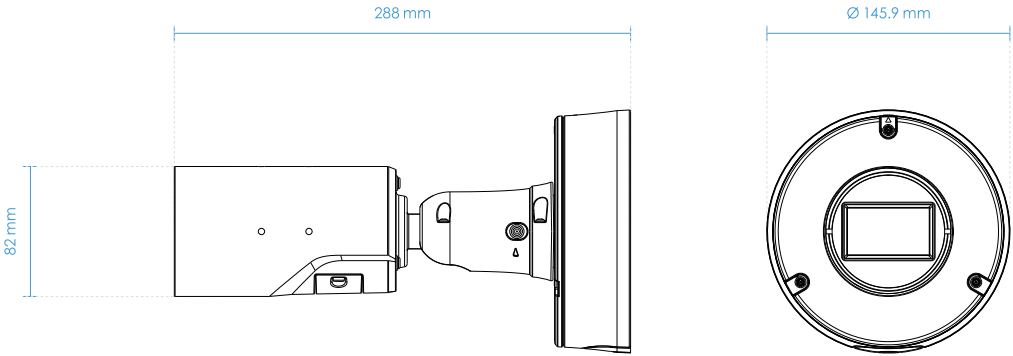

---

Recognize (125PPM/ 38PPF)                      Wide: 20.0 m (65.6 ft)  
Tele: 40.9 m (134.1 ft)

---

Identify (250PPM/ 76PPF)                      Wide: 10.0 m (32.7 ft)  
Tele: 20.4 m (67.0 ft)

---

# Dimensions