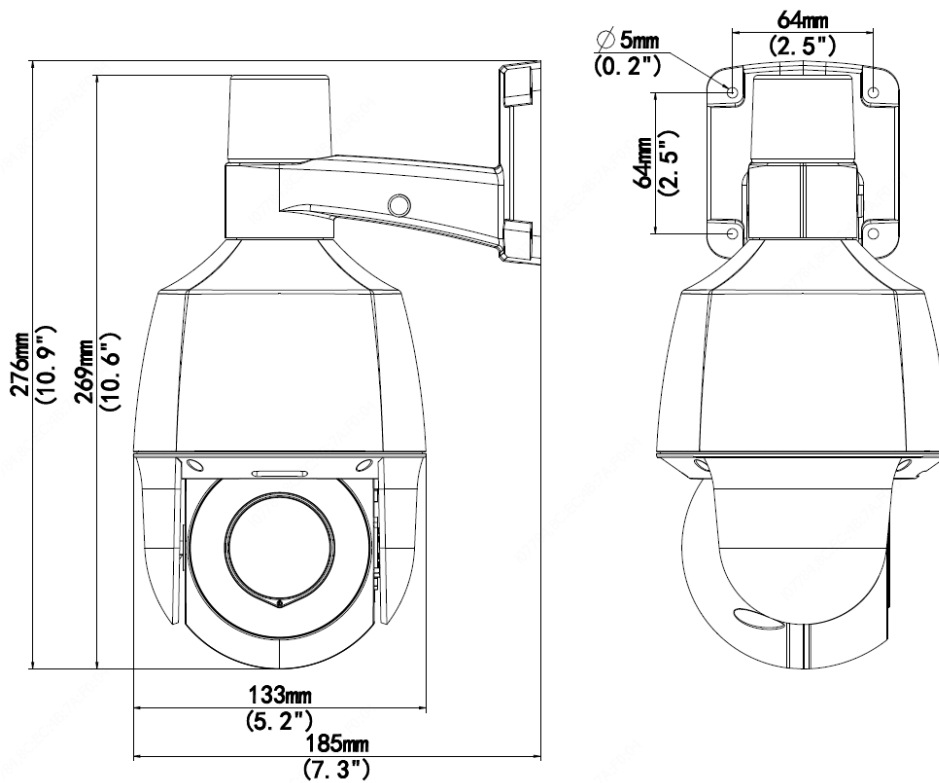

## Specifications

IPC675LFW-AX4DUPKC-VG					
<b>Camera</b>					
Sensor	1/2.7" progressive scan, 5.0 megapixel, CMOS				
Lens	2.8~12mm, AF automatic focusing and motorized zoom lens				
DORI Distance	Lens	Detect(m)	Observe(m)	Recognize(m)	Identify(m)
	2.8mm	63.0	25.2	12.6	6.3
	12mm	270.0	108.0	54.0	27.0
Angle of View (H)	30.6°~104.1°				
Angle of View (V)	17.4°~54.9°				
Angle of View (O)	34.4°~108.3°				
Shutter	Auto/Manual, shutter time: 1 s ~ 1/100000 s				
Minimum Illumination	Colour:0.003 lux (F1.6,AGC ON) 0 lux with IR				
Day/Night	IR-cut filter with auto switch (ICR)				
Digital noise reduction	2D/3D DNR				
S/N	>52 dB				
IR Range	UP to 50m (164ft)				
Wavelength	850nm				
IR On/Off Control	Auto/Manual				
Warm Light Range	UP to 10m (33ft)				
WDR	120dB				
<b>Video</b>					
Video Compression	Ultra 265,H.265, H.264, MJPEG				
H.264 code profile	Baseline profile, Main Profile				
Frame Rate	Main Stream: 5MP (2880*1620), Max 30fps; 4MP (2560*1440), Max 25fps;3MP (2304*1296), Max 25fps; 2MP (1920*1080), Max 30fps; Sub Stream: 720P (1280*720), Max 30fps; D1 (720*576), Max 30fps; 640*360, Max 30fps; 2CIF (704*288), Max 30fps; CIF (352*288), Max 30fps; Third Stream: D1 (720*576), Max 30fps; 640*360, Max 30fps; 2CIF (704*288), Max 30fps; CIF (352*288), Max 30fps;				
Video Bit Rate	128 Kbps~16 Mbps				
OSD	Up to 8 OSDs				
Privacy Mask	Up to 8 areas				
ROI	Up to 8 areas				
Motion Detection	Up to 4 areas				
<b>Image</b>					
White Balance	Auto/Outdoor/Fine Tune/Sodium Lamp/Locked/Auto2				
Digital noise reduction	2D/3D DNR				
Smart IR	Support				
Flip	Normal/Vertical/Horizontal/180°/90°Clockwise/90°Anti-clockwise				
Dewarping	N/A				
HLC	Supported				
BLC	Supported				

## Dimensions