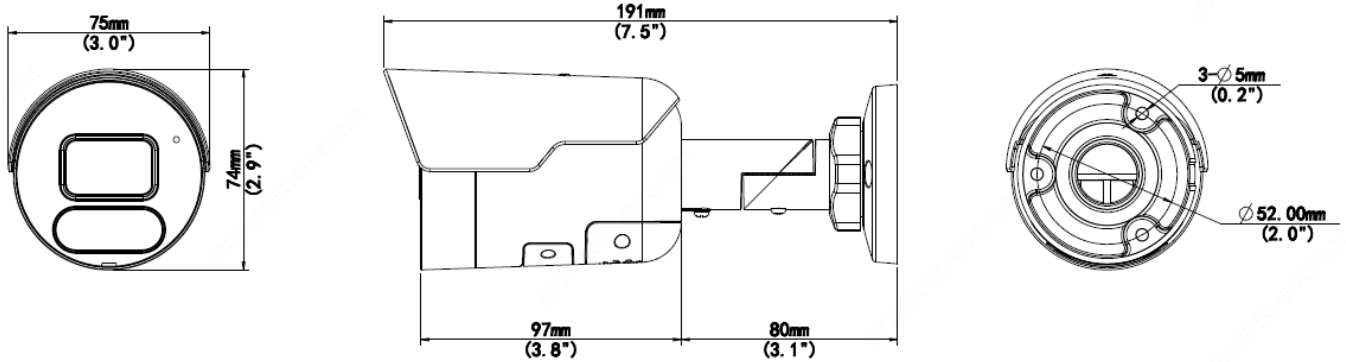

## Key Features

- High quality image with 8MP, 1/2.7" CMOS sensor
- 8MP (3840\*2160)@20fps; 5MP (3072\*1728)@30/25fps; 4MP (2560\*1440)@30/25fps; 2MP (1920\*1080) @30/25fps
- Ultra 265, H.265, H.264, MJPEG
- 120dB true WDR technology enables clear image in strong light scene
- Support 9:16 Corridor Mode
- Built-in Mic
- Built-in Speaker
- Smart IR, up to 30m (98ft) IR distance
- Supports 256 G Micro SD card
- IP67 protection
- Support PoE power supply

## Dimensions